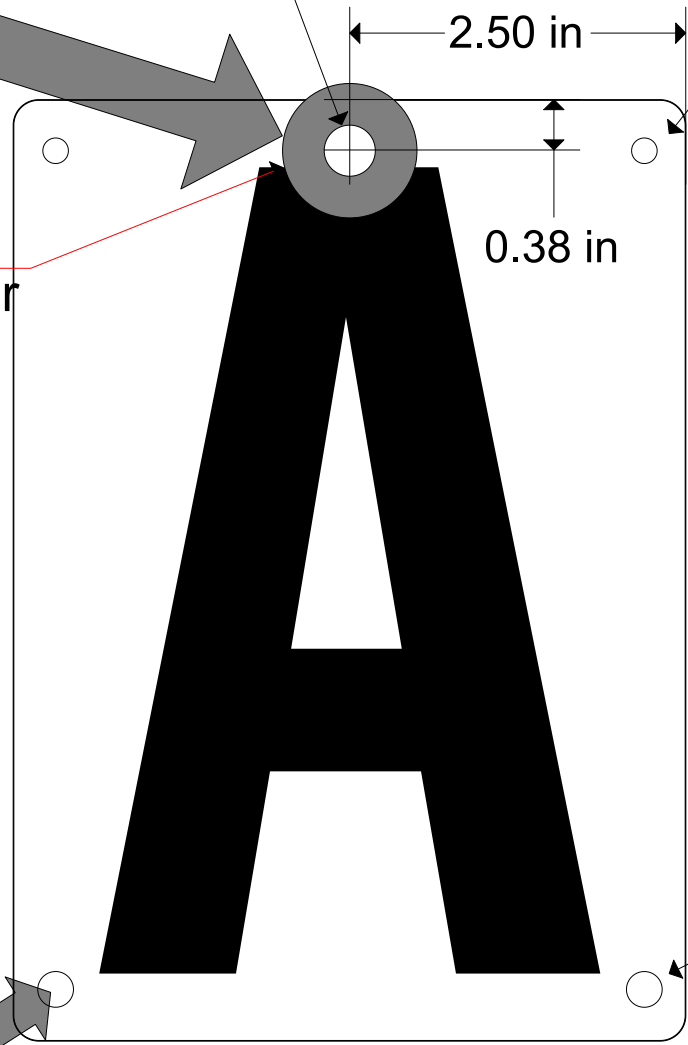

Angle adapter

0.38 in. dia. Hole
1 x Top Center

2.50 in

0.19 in. dia.
Holes
2 x Top

1 in.
Washer

0.38 in

EL6KYA-2S

EL6KGA-2S

EL6KOA-2S

EL6KEA-2S

EL6KWA-2S

plastic rivet
for attaching
two signs
back to back