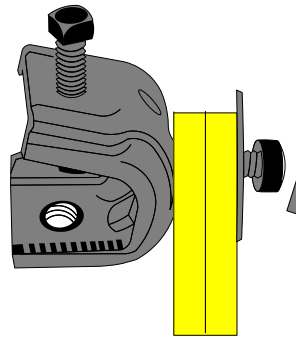

Angle adapter

0.38 in. dia. Hole
1 x Top Center

2.50 in

0.19 in. dia.
Holes
2 x Top

1 in.
Washer

0.38 in

EL6KYA-2S

EL6KGA-2S

EL6KOA-2S

EL6KEA-2S

EL6KWA-2S

plastic rivet
for attaching
two signs
back to back